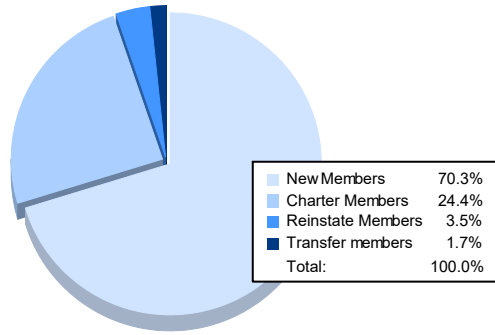

Year	New Clubs	Dropped Clubs	Gain/ Loss Clubs	New Members	Charter Members	Reinstate Members	Transfer Members	Total Member Added	Total Members Dropped	Gain/ Loss Members
2016-2017	1	0	1	192	25	15	15	247	199	48
2017-2018	1	0	1	185	25	31	7	248	230	18
2018-2019	0	1	-1	145	0	6	11	162	173	-11
2019-2020	0	0	0	95	1	4	11	111	197	-86
2020-2021	2	1	1	121	42	6	3	172	193	-21
<b>Average</b>	<b>1</b>	<b>0</b>	<b>0</b>	<b>148</b>	<b>19</b>	<b>12</b>	<b>9</b>	<b>188</b>	<b>198</b>	<b>-10</b>

### Membership Composition June 2021 Cumulative