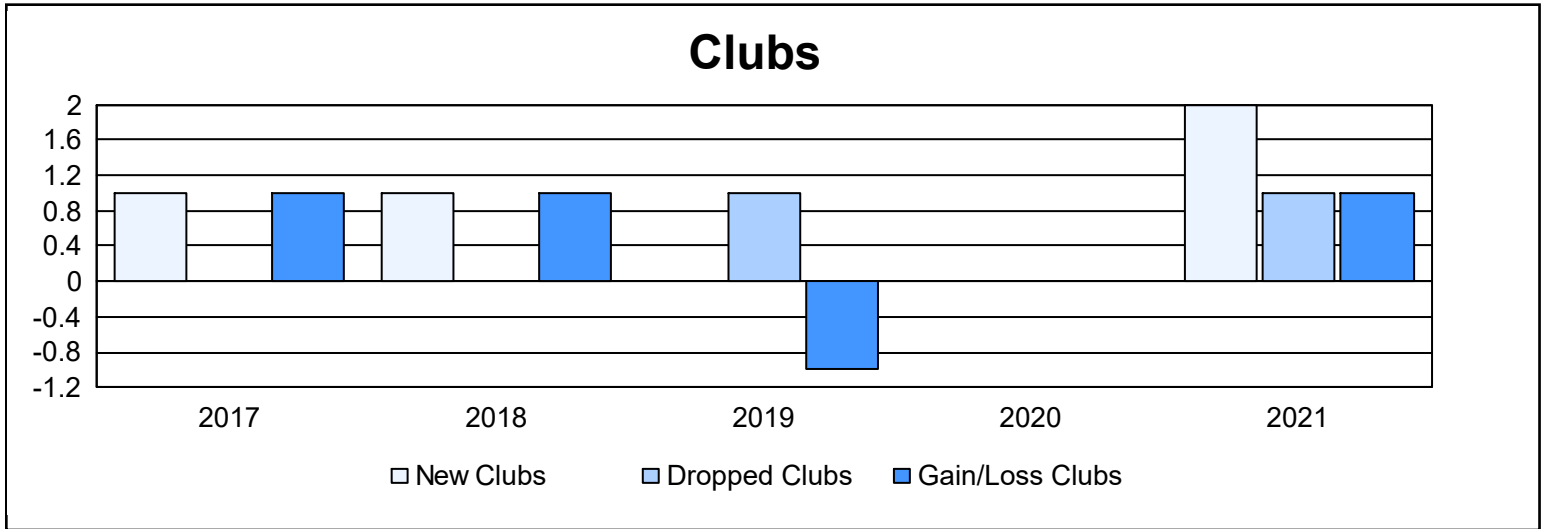

Year	New Clubs	Dropped Clubs	Gain/ Loss Clubs	New Members	Charter Members	Reinstate Members	Transfer Members	Total Member Added	Total Members Dropped	Gain/ Loss Members
2016-2017	1	0	1	192	25	15	15	247	199	48
2017-2018	1	0	1	185	25	31	7	248	230	18
2018-2019	0	1	-1	145	0	6	11	162	173	-11
2019-2020	0	0	0	95	1	4	11	111	197	-86
2020-2021	2	1	1	121	42	6	3	172	193	-21
<b>Average</b>	<b>1</b>	<b>0</b>	<b>0</b>	<b>148</b>	<b>19</b>	<b>12</b>	<b>9</b>	<b>188</b>	<b>198</b>	<b>-10</b>

### Membership Composition June 2021 Cumulative