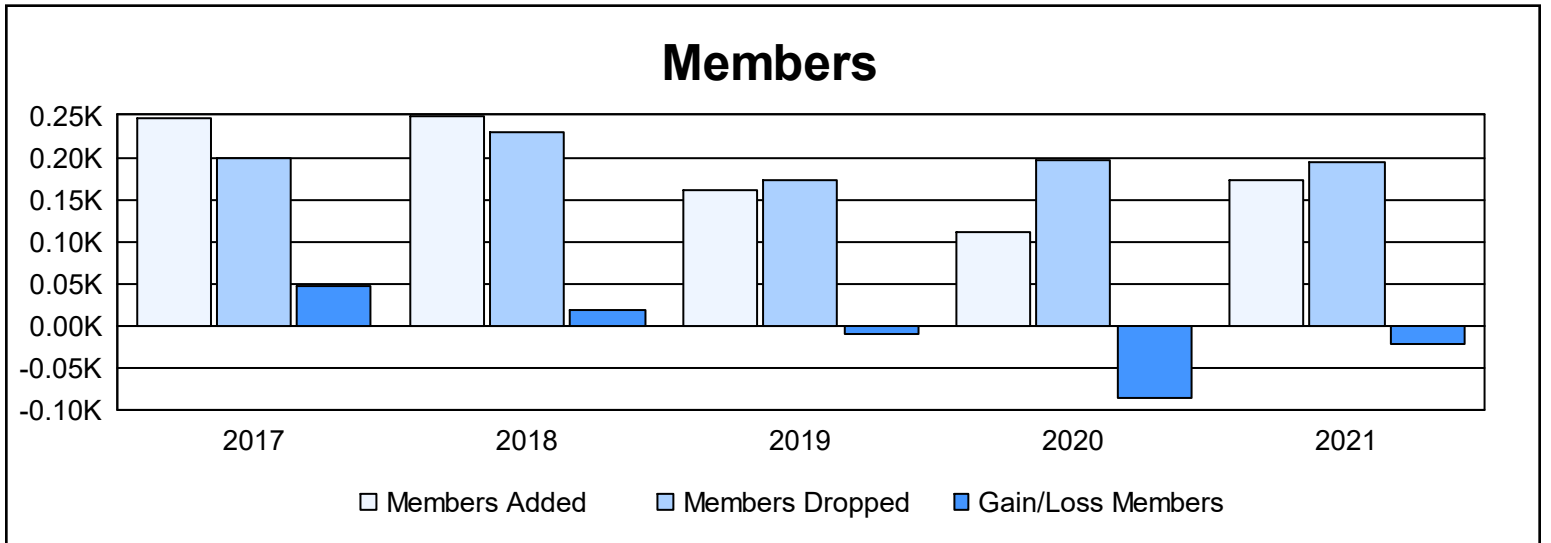

Year	New Clubs	Dropped Clubs	Gain/ Loss Clubs	New Members	Charter Members	Reinstate Members	Transfer Members	Total Member Added	Total Members Dropped	Gain/ Loss Members
2016-2017	1	0	1	192	25	15	15	247	199	48
2017-2018	1	0	1	185	25	31	7	248	230	18
2018-2019	0	1	-1	145	0	6	11	162	173	-11
2019-2020	0	0	0	95	1	4	11	111	197	-86
2020-2021	2	1	1	121	42	6	3	172	193	-21
<b>Average</b>	<b>1</b>	<b>0</b>	<b>0</b>	<b>148</b>	<b>19</b>	<b>12</b>	<b>9</b>	<b>188</b>	<b>198</b>	<b>-10</b>

### Membership Composition June 2021 Cumulative